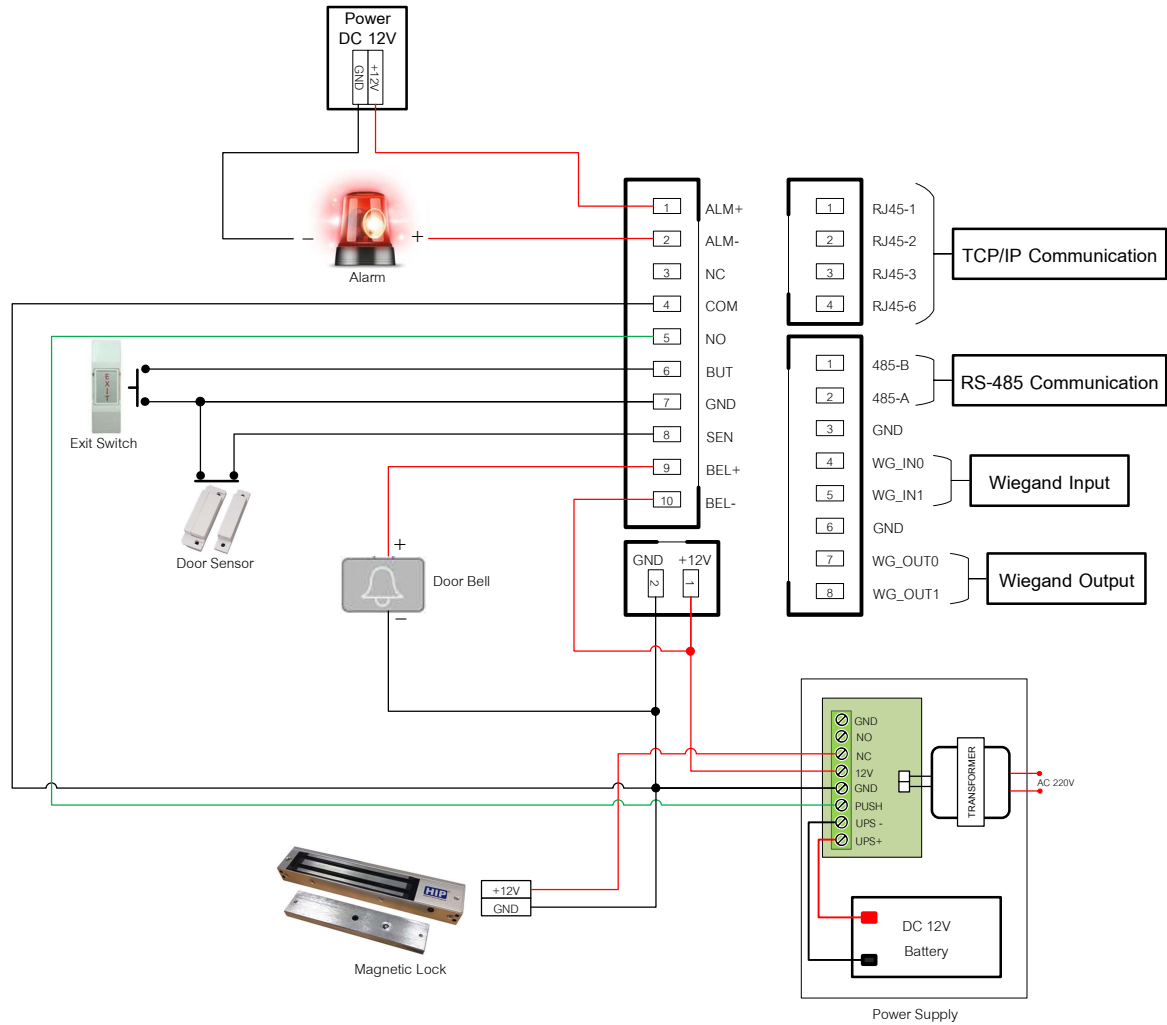

Wiring Diagram CiF69S

REMARKS

HIP Global Co.,Ltd.

PROJECT			
TITLE			
Designed By	Suree.L	Project No.	
Edit by		Drawing No.	
Date Issued		Sheet No.	
Apprv By		Chkd By	
			Rev.

Wiring Diagram CiF69S (Wiegand Output)

Edit by

Drawing No.

Rev.

Apprv By

Chkd By

Date Issued

Sheet No.

Wiring Diagram CiF69S (Wiegand Input)