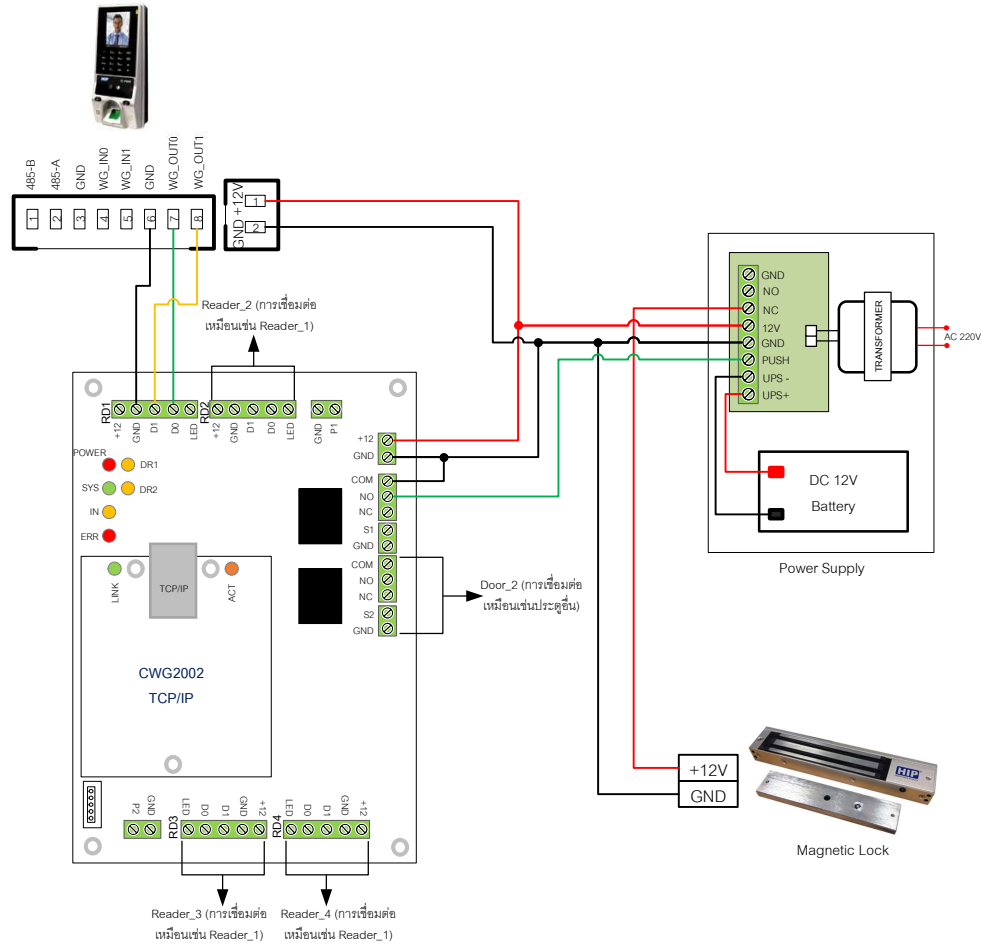

Wiring Diagram CiF69S

REMARKS

HIP Global Co.,Ltd.

PROJECT			
TITLE			
Designed By	Suree.L	Project No.	
Edit by		Drawing No.	
Date Issued		Sheet No.	
Apprv By		Chkd By	
			Rev.

Wiring Diagram CiF69S (Wiegand Output)

Edit by

Drawing No.

Rev.

Apprv By

Chkd By

Date Issued

Sheet No.

Wiring Diagram CiF69S (Wiegand Input)