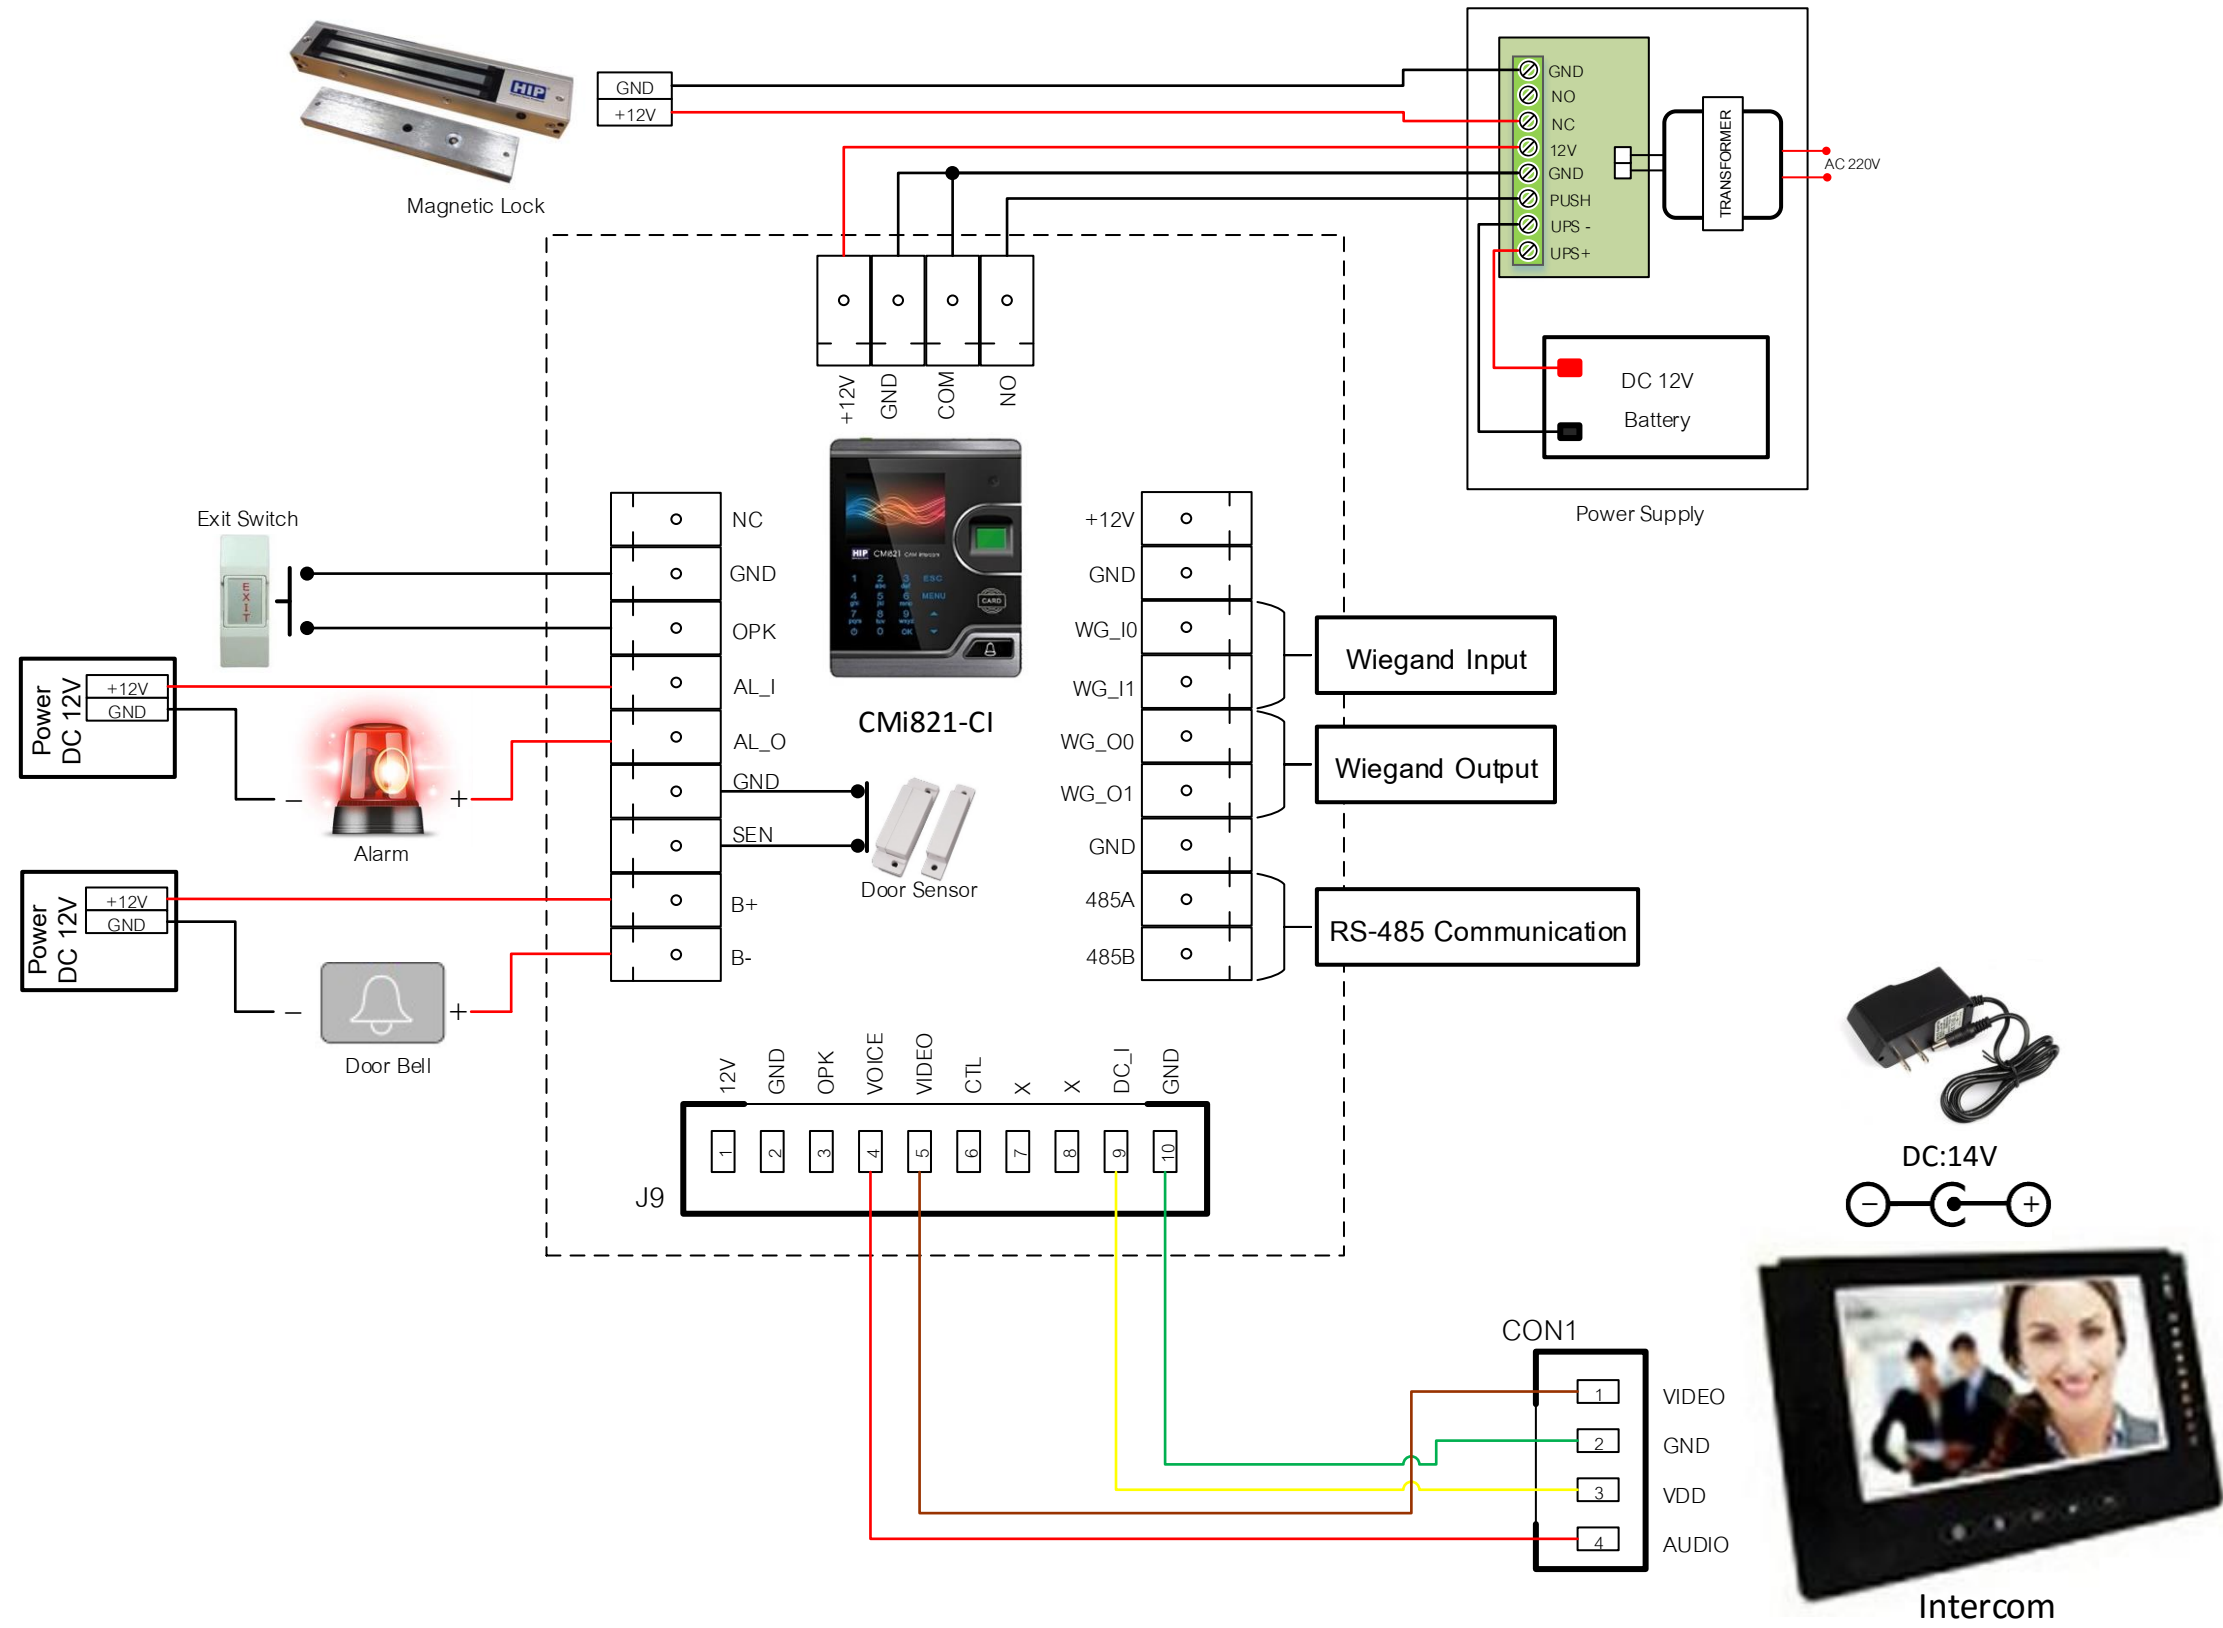

Wiring Diagram CMI821-CI Cam Intercom

| | | | | |
|---------|--|--|--|--|
| REMARKS | | | | |
| | | | | |

| | | | | | |
|----------------------------|--|-------------|---------|---------------------------------------|--|
| HIP Global Co.,Ltd. | | PROJECT | | | |
| | | TITLE | | Wiring Diagram CMI821-CI Cam Intercom | |
| CLIENT | | Designed By | Suree.L | Project No. | |
| | | Edit by | | Drawing No. | |
| | | Apprv By | | Chkd By | |