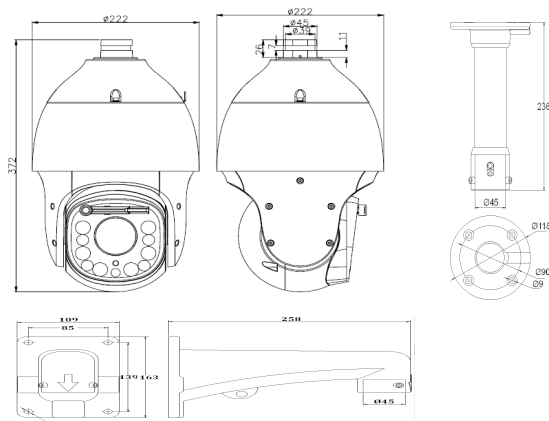

Dimensions

Dimensions(Optional)

Model: DF20

DF21

Camera

Image Sensor	1/1.8" CMOS
Effective Pixels	1920(H)x1080(V)
Signal System	PAL/NTSC
Minimum Illumination	Color: 0.0008 Lux @(F1.5,AGC ON) Black&White:0.0002Lux @(F1.5,AGC ON)0 Lux with IR
White Balance	Auto/ ATW/ Manual
AGC	Auto/ Manual
S/N Ratio	>60dB
BLC	Y
HLC	Y
Smart Defog	Y
WDR	140dB
DNR	3D
Exposure Mode	Auto/ Manual/ Iris First/ Shutter First
Shutter Time	1s-1/100000s
Day& Night	Dual-ICR
Optical Zoom	32x
Digital Zoom	16x
Privacy Masking	24 Dynamic Privacy Masks; Optional Multiple Colors
Auto Focus	Auto/ Semi-automatic/ Manual
OSD	16×16,32×32,24×24,48×48,64×64 Character Size time/Date/ Week/Character in 5 Regions PTZ Angle

Infrared

IR Irradiation Distance	200m
IR Irradiation Angle	Adjustable by Zoom

Interface

Audio Input	1-ch Mic in(Line in Interface) Line Input 2-2.4V[p-p]; Output Impedance 1KΩ, ±10%
Audio Output	1-ch, Line level, Impedance: 600Ω, Built-in speaker optional
Enthernet	1-ch RJ45 10M/ 100M
Alarm Input	8-ch
Alarm Output	2-ch
On-board Storage	MicroSD Card Slot, up to 128GB
BNC	1.0Vp-p / 75Ω, NTSC (or PAL) Composite
RS-485	1-ch
Extension	N/A